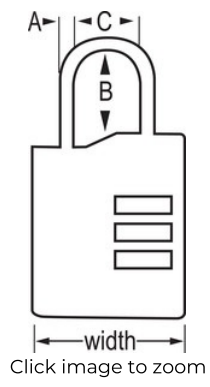

### Product Features

- Allows TSA screeners to inspect and relock baggage, without damaging the lock
- Recognized in 29 countries globally
- Easy to set & reset numeric combination
- 1-3/8in (35mm) Wide lock body
- 3 dial combination security for keyless convenience
- Bright colors simplify baggage identification

### Product Details

The Master Lock No. 4684T Set Your Own Combination TSA-Accepted Luggage Locks feature a 1-3/8in (35mm) wide bright color body for simple baggage identification. The 1/8in (3mm) diameter shackle is 3/4in (19mm) long and made of steel, offering resistance to cutting and sawing. Transportation Security Administration (TSA) screeners can open, inspect and relock bags locked with a TSA-Accepted lock. Lock your checked baggage with the lock TSA screeners won't cut! The Limited Lifetime Warranty provides peace of mind from a brand you can trust.

## PRODUCT SPECIFICATIONS

Product Number	4684T
Description	Retail Carded Packaging
Shelf Pack Qty	4
Master Carton Qty	16
Body Width	1-3/8in (35mm)
Shackle Dimensions	A: 1/8in (3mm) B: 3/4in (19mm) C: 17/32in (13mm)
Color	Green, Orange, Pink, Purple