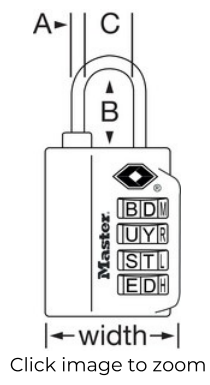

Hover over image to zoom

MODEL NO. 4691DWD

1-3/8in (35mm) Wide Set Your Own WORD Combination TSA-Accepted Luggage Lock; Assorted Colors

BEST USED FOR

Backpacks, Duffel Bags & Sports Bags

Briefcases & Computer Bags

Jewelry & Curio Cabinets

Luggage & Travel

OVERVIEW & FEATURES

Product Features

- Allows TSA screeners to inspect and relock baggage, without damaging the lock
- Recognized in 29 countries globally
- Easy to set & reset WORD combination
- 1-3/8in (35mm) Wide durable metal body
- 4 dial combination security for keyless convenience
- Unique side window for easy combination viewing
- 10,000 combination possibilities

Product Details

The Master Lock No. 4691DWD Set Your Own WORD Combination TSA-Accepted Luggage Lock features a 1-3/8in (35mm) wide metal body for durability. The 1/8in (3mm) diameter shackle is 3/4in (19mm) long and made of steel, offering resistance to cutting and sawing. Transportation Security Administration (TSA) screeners can open, inspect and relock bags locked with a TSA-Accepted lock. Lock your checked baggage with the lock TSA screeners won't cut! The Limited Lifetime Warranty provides peace of mind from a brand you can trust.

PRODUCT SPECIFICATIONS

Product Number	4691DWD
Description	Retail Carded Packaging
Shelf Pack Qty	4
Master Carton Qty	24
Body Width	1-3/8in (35mm)
Shackle Dimensions	A: 1/8in (3mm) B: 3/4in (19mm) C: 1/2in (13mm)