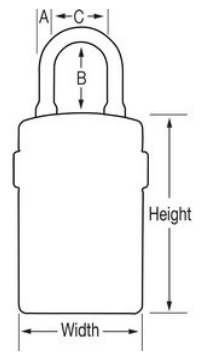

Hover over image to zoom

MODEL NO. 5440D

3-1/4in (83mm) Wide Electronic Portable Lock Box

BEST USED FOR

Spare Key & Access Card Storage

OVERVIEW & FEATURES

Product Features

- Open and manage with your smartphone.
- Use the FREE Master Lock® Vault Home App for Android or IOS.
- Can also be accessed by entering a traditional code on the keypad.
- Schedule access now or in the future.
- Provide permanent or temporary access.
- Removable shackle for easy portability and installation.
- Use the App or web to track usage.
- Large storage capacity for keys and access cards.
- Easy to replace battery (CR123A preinstalled)

PRODUCT SPECIFICATIONS

Product Number	5440D
Description	Retail Carded Packaging
Shelf Pack Qty	2
Master Carton Qty	2
Body Width	3-1/4in (83mm)
Shackle Dimensions	A: 2/5in (10mm) B: 1-2/5in (36mm) C: 1-4/5in (46mm)
Color	Silver & Black