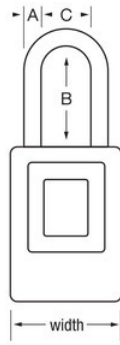

4901EURDLH

56mm Master Lock

&

&

1500eURDBLK4400EURD

- - Master Lock 4901EURDLH56mm9mm51mm2

- 10

-

- 2

- -

- CR2

-

4901EURDLH

56mm

A: 9mm B: 51mm C:
23mm

4