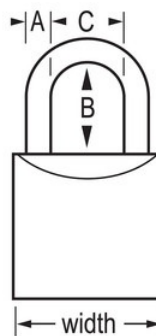

Productnummer	4140KA
Breedte huis	29 mm
Beugelafmetingen	A: 6 mm B: 21 mm C: 21 mm
Kleur	Goud
Beschrijving	Met gelijke sleutels, Commerciële verpakking
Individueel verpakingsaantal	12
Hoofdverpakingsaantal	72

Master Lock Europe S.A.S.

10 avenue de l'arche - Le Colisée Gardens, bâtiment A - 92 400 Courbevoie - La Défense - France
O:+33-1-41437200 | F:+33-1-41437204
www.masterlock.eu