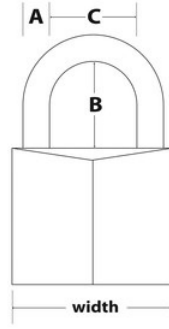

Product Details

The Master Lock No. 120EURT Solid Brass Padlocks feature a 20mm wide solid brass lock body that is strong, durable and resists corrosion. The 3mm diameter shackle is 11mm long and made of steel. The Limited Lifetime Warranty provides peace of mind from a brand you can trust.

Product Specifications

Product Number	120EURT
Body Width	20mm
Shackle Dimensions	A: 3mm B: 11mm C: 9mm
Colour	Gold
Description	Keyed Alike
Shelf Pack Qty	6
Master Carton Qty	72

Master Lock Europe S.A.S.