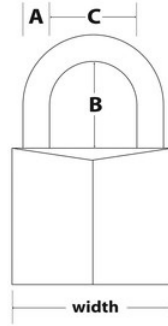

Product Details

The Master Lock No. 130EURDLJ Solid Brass Padlock features a 30mm wide solid brass lock body that is strong, durable and resists corrosion. The 5mm diameter shackle is 64mm long and made of hardened steel, offering extra resistance to cutting and sawing. The 4-pin cylinder prevents picking and the dual locking levers provide resistance against prying and hammering. The Limited Lifetime Warranty provides peace of mind from a brand you can trust.

Product Specifications

Product Number	130EURDLJ
Body Width	30mm
Shackle Dimensions	A: 5 mm B: 64 mm C: 14 mm
Colour	Gold
Description	Keyed Different
Shelf Pack Qty	4
Master Carton Qty	24

Master Lock Europe S.A.S.