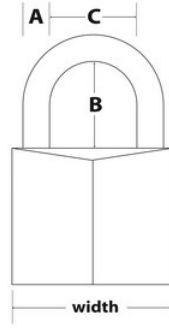

Model No. 140EURDLH

40mm wide solid brass body padlock with 51mm long shackle

Best Used For:

Basement Storage Units

School, Employee & Health Club

Tools, Job Boxes & Gang Boxes

Security Level:

Basic to medium security:

Product Details

The Master Lock No. 140EURDLH Solid Brass Padlock features a 40mm wide solid brass lock body that is strong, durable and resists corrosion. The 6mm diameter shackle is 51mm long and made of hardened steel, offering extra resistance to cutting and sawing. The 4-pin cylinder prevents picking and the dual locking levers provide resistance against prying and hammering. The Limited Lifetime Warranty provides peace of mind from a brand you can trust.

Product Specifications

Product Number	140EURDLH
Body Width	51mm
Shackle Dimensions	A: 6mm B: 51mm C: 21mm
Colour	Gold
Description	Keyed Different
Shelf Pack Qty	6
Master Carton Qty	24

Master Lock Europe S.A.S.