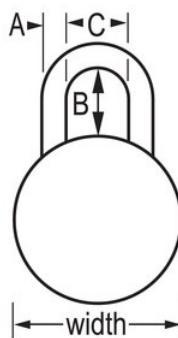

Model No. 1500KA

1-7/8in (48mm) General Security
Combination Padlock, Combination Alike

Best Used For:

Cabinets

School, Employee &
Health Club

Self-Storage Units &
Lockers

Overview & Features

Product Features

- Combination alike - order multiple locks with the same combination
- Patented BlockGuard® Anti-Shim Technology withstands attempts to violate the latch mechanism
- 1-7/8in (48mm) wide double-reinforced stainless steel body
- 3/4in (19mm) tall, hardened steel shackle for extra cut resistance
- Easy 3-number dialing with automatic scrambling feature to prevent reopening of lock

Product Details

The Master Lock No. 1500KA 3-digit combination padlock has many enhanced security features like the exclusive BlockGuard® Anti-Shim technology, hardened steel shackle and double-reinforced stainless steel casing. Designed to fit lockers with a padlock eye of at least 5/16in (8mm) diameter, these locks provide multiple customization options to fit your needs.

Product Specifications

Product Number	1500KA
Body Width	48mm
Shackle Dimensions	A: 7mm B: 19mm C: 21mm
Colour	Black
Description	Keyed Alike, Commercial Boxed Packaging
Shelf Pack Qty	12
Master Carton Qty	72