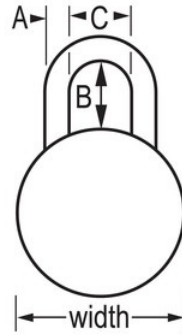

### Product Features

- Grey metal dial for school spirit, style and added security. Dial colors available include - Blue, Green, Orange, Purple, Red, Grey, Gold, and Black
- Patented BlockGuard® Anti-Shim Technology withstands attempts to violate the latch mechanism
- Includes combination chart to facilitate lock system administration
- 1-7/8in (48mm) wide double-reinforced stainless steel body withstands abuse
- 3/4in (19mm) tall, hardened steel shackle for extra cut resistance
- Easy 3-number dialing with automatic scrambling feature to prevent reopening of lock
- Optional customized dials, locks sold in groups of combinations, and back case printing- see Catalog for details
- Dial colours available in Blue, Green, Orange, Purple, Red, Grey, Gold, and Black

# Product Specifications

<b>Product Number</b>	1502GRY
<b>Body Width</b>	48mm
<b>Shackle Dimensions</b>	A: 7mm B: 19mm C: 21mm
<b>Colour</b>	Gray
<b>Description</b>	Not Keyed, Commercial Boxed Packaging
<b>Master Carton Qty</b>	25