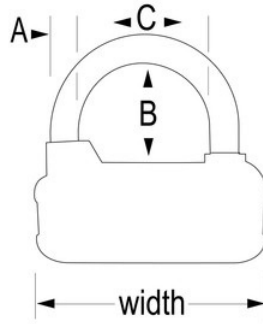

Generally recommended for indoor general purpose

Overview & Features

Product Features

- 64mm wide metal body for durability
- Hardened steel shackle for extra cut resistance
- 4-digit set-your-own combination convenience allows for thousands of possible combinations
- Soft touch dials with 2 grip points for no-slip grip
- Limited Lifetime Warranty

Product Details

The Master Lock No. 1520EURDD Set-Your-Own Combination Padlock features a 64mm wide metal body for strength and durability. The 7mm diameter shackle is 25mm long and made of hardened steel, offering extra resistance to cutting and sawing. The 4 dial combination with soft touch dials and 2 grip points provide no-slip grip and keyless convenience. The Limited Lifetime Warranty provides peace of mind from a brand you can trust.

Product Specifications

Product Number	1520EURD
Body Width	64mm
Shackle Dimensions	A: 7 mm B: 25 mm C: 32 mm
Colour	Silver
Description	Not Keyed
Shelf Pack Qty	4
Master Carton Qty	24

Master Lock Europe S.A.S.