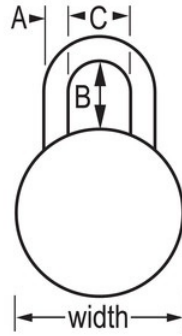

## Product Features

- Orange metal dial for school spirit, style and added security. Dial colors available include - Blue, Green, Orange, Purple, Red, Grey, Gold, and Black
- Patented BlockGuard® Anti-Shim Technology withstands attempts to violate the latch mechanism
- Includes combination chart to facilitate lock system administration
- Key control feature provides supervisory access; specify key to match existing system or factory assigned
- 1-7/8in (48mm) wide double-reinforced stainless steel body withstands abuse
- 3/4in (19mm) tall, hardened steel shackle for extra cut resistance
- Easy 3-number dialing with automatic scrambling feature to prevent reopening of lock
- Optional customized dials, locks sold in groups of combinations, back case printing, and Simple Combo? combinations - see Catalog for details

# Product Specifications

<b>Product Number</b>	1525ORJ
<b>Body Width</b>	48mm
<b>Shackle Dimensions</b>	A: 7mm B: 19mm C: 21mm
<b>Colour</b>	Orange
<b>Description</b>	Control Key, Commercial Boxed Packaging
<b>Master Carton Qty</b>	25