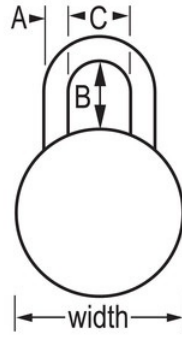

### Product Details

The Master Lock No. 1533EURD Padlock with Preset Combination features a 38mm wide stainless steel body for durability, with an anodized aluminum finish. The 6mm diameter shackle is 18mm long and made of hardened steel, offering extra resistance to cutting and sawing. The 3-digit combination offers keyless convenience. The bright metallic colours simplify locker identification. The Limited Lifetime Warranty provides peace of mind from a brand you can trust.

# Product Specifications

<b>Product Number</b>	1533EURD
<b>Body Width</b>	38mm
<b>Shackle Dimensions</b>	A: 6 mm B: 18 mm C: 17 mm
<b>Colour</b>	Assorted
<b>Description</b>	Keyed Different
<b>Shelf Pack Qty</b>	4
<b>Master Carton Qty</b>	24