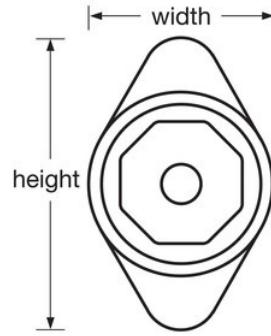

Model No. 1654

Built-In Combination Lock for Horizontal Latch Box Lockers - Hinged on Right

Best Used For:

School, Employee & Health Club

Overview & Features

Product Features

- Designed for standard horizontal latch box lockers with hinges on the right
- NEW octagonal, stylish dial with larger dial numbers and easy grip (black, plastic dials only)
- Springbolt action for convenient, automatic locking
- Secure, easy to dial 3-digit combination
- Longer useful life with 5 different pre-set combinations; easily changed to maintain security
- End user registration and control charts provided to secure and simplify administration
- Customize with optional color metal dials. Choose from Red, Blue, Green, Purple or Black. See catalog for details. (Metal and color dials feature the non-slip dial)
- Use Model 1676MKADA for ADA Applications
- Extension kit available for doors with a thickness of 11/16in (17mm) to 3/4in (19mm)

Product Specifications

Product Number	1654
Body Width	48mm
Colour	Silver
Description	Control Key, Retail Boxed Packaging
Master Carton Qty	50

Master Lock Europe S.A.S.

10 avenue de l'arche - Le Colisée Gardens, bâtiment A - 92 400 Courbevoie - La Défense - France
O:+33-1-41437200 | F:+33-1-41437204
www.masterlock.eu