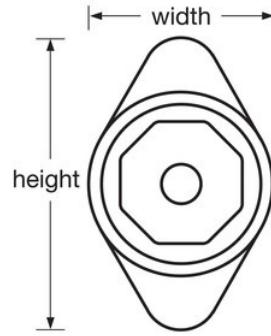

### Product Features

- Designed for standard horizontal latch box lockers with hinges on the left
- NEW octagonal, stylish dial with larger dial numbers and easy grip (black, plastic dials only)
- Springbolt action for convenient, automatic locking
- Secure, easy to dial 3-digit combination
- Longer useful life with 5 different pre-set combinations; easily changed to maintain security
- End user registration and control charts provided to secure and simplify administration
- Customize with optional color metal dials. Choose from Red, Blue, Green, Purple or Black. See catalog for details. (Metal and color dials feature the non-slip dial)
- Extension kit available for doors with a thickness of 11/16in (17mm) to 3/4in (19mm)

# Product Specifications

<b>Product Number</b>	1655
<b>Body Width</b>	48mm
<b>Colour</b>	Gray
<b>Description</b>	Control Key, Retail Boxed Packaging
<b>Master Carton Qty</b>	50

---