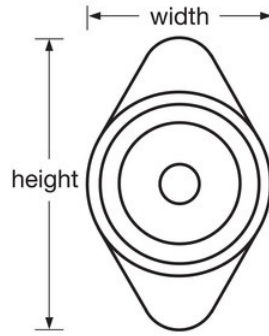

Model No. 1670MDRED

Built-In Combination Lock with Red Metal Dial for Lift Handle, Single Point and Box Lockers - Hinged on Right

Best Used For:

School, Employee &
Health Club

Overview & Features

Product Features

- Designed for lift handle, turn handle, and single point latch/box horizontal latch locker doors with hinges on right
- Manual deadbolt locking
- Red dial enhances school spirit, complements décor. Also available in Blue, Green, Purple, or Black
- Metal dial provides increased strength and security
- Secure, easy to dial 3-digit combination
- Longer useful life with 5 different pre-set combinations; easily changed to maintain security
- End user registration and control charts provided to secure and simplify administration
- Use Model 1676MKADA for ADA Applications
- Extension kit available for doors with a thickness of 11/16in (17mm) to 3/4in (19mm)

Product Specifications

Product Number	1670MDRED
Body Width	48mm
Colour	Red
Description	Control Key, Commercial Boxed Packaging
Master Carton Qty	50

Master Lock Europe S.A.S.

10 avenue de l'arche - Le Colisée Gardens, bâtiment A - 92 400 Courbevoie - La Défense - France
O:+33-1-41437200 | F:+33-1-41437204
www.masterlock.eu