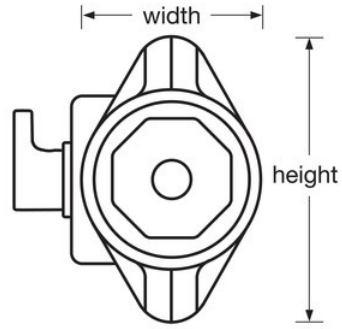

Model No. 1690MDPRP

Built-In Combination Lock with Purple Metal Dial for Single Point Wrap-Around-Latch™ Lockers - Hinged on Right

Best Used For:

School, Employee &
Health Club

Overview & Features

Product Features

- Designed for single point, 1690/rotating latch lockers
- Automatic deadbolt locking
- U.S. Patent No. 7,984,630 and other U.S. and foreign patents-pending
- Purple dial enhances school spirit, complements décor. Also available in Blue, Red, Green, and Black
- Metal dial provides increased strength and security
- Secure, easy to dial 3-digit combination
- Longer useful life with 5 different pre-set combinations; easily changed to maintain security
- End user registration and control charts provided to secure and simplify administration
- Extension kit available for doors with a thickness of 11/16in (17mm) to 3/4in (19mm)

Product Details

Offering the highest security, the Master Lock No. 1690 Built-In Combination Lock is designed for single point Wrap Around Latch™ lockers and is intended to tolerate locker misalignment making installation easier. New stylish, octagonal dial with larger dial numbers provides easy grip and standard key control, used for combination changes, allows quick supervisory access. Five different pre-set combinations provide longer, useful life in your facility. Customization options are available along with ADA compliant models.

Product Specifications

Product Number	1690MDPRP
Body Width	48mm
Colour	Purple
Description	Control Key, Commercial Boxed Packaging
Master Carton Qty	50

Master Lock Europe S.A.S.

10 avenue de l'arche - Le Colisée Gardens, bâtiment A - 92 400 Courbevoie - La Défense - France
O:+33-1-41437200 | F:+33-1-41437204
www.masterlock.eu