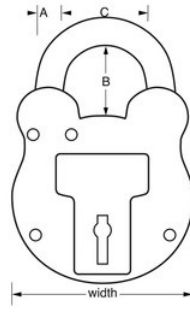

Generally recommended for indoor general purpose

Overview & Features

Product Features

- 50mm wide zinc plated steel body padlock for durability
- Hardened steel shackle for extra cut resistance
- Limited Lifetime Warranty

Product Details

The Master Lock No. 2750EURD Padlock features a 50mm wide zinc plated steel body for durability. The 8mm diameter shackle is 19mm long and made of hardened steel, offering extra resistance to cutting and sawing. The Limited Lifetime Warranty provides peace of mind from a brand you can trust.

Product Specifications

| | |
|---------------------------|------------------------|
| Product Number | 2750EURD |
| Body Width | 50mm |
| Shackle Dimensions | A: 8mm B: 23mm C: 19mm |
| Colour | Silver |
| Description | Keyed Different |
| Shelf Pack Qty | 4 |
| Master Carton Qty | 24 |