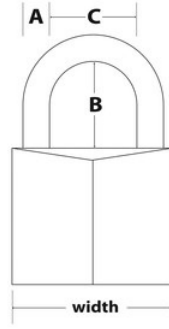

Product Details

The Master Lock No. 3430EURDGUITAR Solid Body Padlock features a 30mm wide metal body for durability. The 5mm diameter shackle is 18mm long and made of hardened steel, offering extra resistance to cutting and sawing. The 4-pin cylinder prevents picking and the dual locking levers provide resistance against prying and hammering. The guitar pattern simplifies locker identification. The Limited Lifetime Warranty provides peace of mind from a brand you can trust.

Product Specifications

Product Number	3430EURDGUITAR
Body Width	30mm
Shackle Dimensions	A: 5 mm B: 18 mm C: 17 mm
Colour	Patterned
Description	Keyed Different
Shelf Pack Qty	4
Master Carton Qty	24

Master Lock Europe S.A.S.