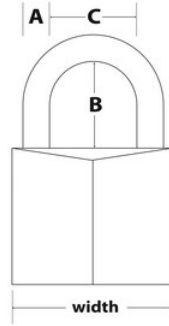

Product Details

The Master Lock No. 3430EURDSKULL Solid Body Padlock features a 30mm wide metal body for durability. The 5mm diameter shackle is 18mm long and made of hardened steel, offering extra resistance to cutting and sawing. The 4-pin cylinder prevents picking and the dual locking levers provide resistance against prying and hammering. The skull pattern simplifies locker identification. The Limited Lifetime Warranty provides peace of mind from a brand you can trust.

Product Specifications

Product Number	3430EURDSKULL
Body Width	30mm
Shackle Dimensions	A: 5mm B: 18mm C: 17mm
Colour	Black
Description	Keyed Different
Shelf Pack Qty	4
Master Carton Qty	24

Master Lock Europe S.A.S.