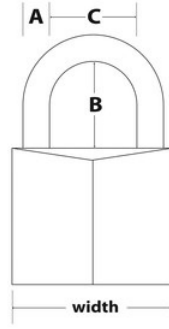

Generally recommended for indoor general purpose

Overview & Features

Product Features

- 30mm wide metal body for durability
- Hardened steel shackle for extra cut resistance
- 4-pin cylinder for increased pick resistance
- 4 assorted "Sport" patterns (football, bike, surf, horse-riding)
- Delivered with 3 keys
- Limited Lifetime Warranty

Product Details

The Master Lock No. 3430EURDSPO Solid Body Padlock features a 30mm wide metal body for durability. The 5mm diameter shackle is 18mm long and made of hardened steel, offering extra resistance to cutting and sawing. The 4-pin cylinder prevents picking and the dual locking levers provide resistance against prying and hammering. The assorted sport patterns simplify locker identification. The Limited Lifetime Warranty provides peace of mind from a brand you can trust.

Product Specifications

Product Number	3430EURDSPO
Body Width	30mm
Shackle Dimensions	A: 5mm B: 18mm C: 17mm
Colour	Patterned
Description	Keyed Different
Shelf Pack Qty	6
Master Carton Qty	24

Master Lock Europe S.A.S.