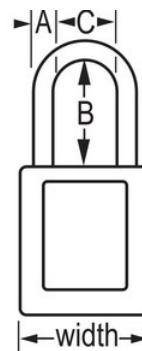

Model No. 406KAMKGRN

Green Dielectric Zenex™ Thermoplastic Safety Padlock, 1-1/2in (38mm) Wide with 1-1/2in (38mm) Tall Nylon Shackle, Keyed Alike Master Keyed

Best Used For:

Lockout Tagout

Safety
Lockout/Tagout

Overview & Features

Product Features

- 406 Dielectric Thermoplastic Safety Padlock
- Plastic shackle helps prevent electrocution and arc flashing, also prevents electrical current from shackle to key
- All components are non-sparking and non-magnetic - plastic, copper, brass
- 1-1/2in (38mm) wide, 1-3/4in (45mm) tall, Thermoplastic green body, plastic shackle with 1-1/2in (38mm) clearance
- Designed exclusively for lockout tagout applications
- Durable, lightweight, non-conductive Thermoplastic lock body
- Compliance with "One Employee, One Lock, One Key" directive
- Key retaining - ensures that padlock is not left unlocked
- Keyed alike - master keyed 6-pin tumbler cylinder
- Commercial Packaging, Shelf Pack Qty 6, Master Carton Qty 36

Product Details

The Master Lock No. 406KAMKGRN Dielectric Thermoplastic Safety Padlock, keyed alike – multiple locks open with the same key – features a 1-1/2in (38mm) wide Zenex™ Thermoplastic green body and a 1-1/2in (38mm) tall, 1/4in (6mm) diameter plastic shackle to help prevent electrocution and arc flashing and to prevent electrical current from shackle to key. All components are non-sparking and non-magnetic. Designed exclusively for Lockout/Tagout applications, the durable, lightweight material is easy to carry and padlock has key retaining cylinder to ensure the padlock is not left unlocked. Master keyed - a master key opens all the locks in the system although each lock has its own unique key.

Product Specifications

Product Number	406KAMKGRN
Body Width	38mm
Shackle Dimensions	A: 6mm B: 38mm C: 20mm
Colour	Green
Description	Keyed Alike, Master Keyed, Commercial Boxed Packaging
Shelf Pack Qty	6
Master Carton Qty	36