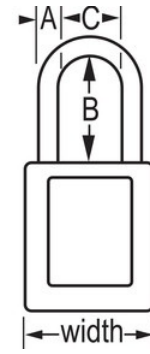

### Product Features

- 406 Dielectric Thermoplastic Safety Padlock
- Plastic shackle helps prevent electrocution and arc flashing, also prevents electrical current from shackle to key
- All components are non-sparking and non-magnetic - plastic, copper, brass
- 1-1/2in (38mm) wide, 1-3/4in (45mm) tall, Thermoplastic purple body, plastic shackle with 1-1/2in (38mm) clearance
- Designed exclusively for lockout tagout applications
- Durable, lightweight, non-conductive Thermoplastic lock body
- Compliance with "One Employee, One Lock, One Key" directive
- Key retaining - ensures that padlock is not left unlocked
- Keyed alike - master keyed 6-pin tumbler cylinder
- Commercial Packaging, Shelf Pack Qty 6, Master Carton Qty 36

### Product Details

The Master Lock No. 406KAMKPRP Dielectric Thermoplastic Safety Padlock, keyed alike – multiple locks open with the same key – features a 1-1/2in (38mm) wide Zenex™ Thermoplastic purple body and a 1-1/2in (38mm) tall, 1/4in (6mm) diameter plastic shackle to help prevent electrocution and arc flashing and to prevent electrical current from shackle to key. All components are non-sparking and non-magnetic. Designed exclusively for Lockout/Tagout applications, the durable, lightweight material is easy to carry and padlock has key retaining cylinder to ensure the padlock is not left unlocked. Master keyed - a master key opens all the locks in the system although each lock has its own unique key.

# Product Specifications

<b>Product Number</b>	406KAMKPRP
<b>Body Width</b>	38mm
<b>Shackle Dimensions</b>	A: 6 mm B: 38 mm C: 20 mm
<b>Colour</b>	Purple
<b>Description</b>	Keyed Alike, Master Keyed, Commercial Boxed Packaging
<b>Shelf Pack Qty</b>	6
<b>Master Carton Qty</b>	36