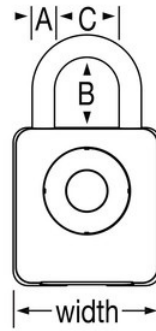

Product Details

The Master Lock No. 4400EURD Smart Padlock features a 47mm wide metal body for durability. The 7mm diameter shackle offers 22mm vertical clearance and is made of boron alloy, offering maximum resistance to cutting and sawing. The Smartphone/app interface offers speed, ease of use, & greater control with the ability to share access; with keyless convenience. The locking mechanism features anti-shim technology, offering maximum security. The Limited 2 Year Warranty provides peace of mind from a brand you can trust.

Product Specifications

Product Number	4400EURD
Body Width	47mm
Shackle Dimensions	A: 7mm B: 22mm C: 20mm
Colour	Silver
Description	Not Keyed
Master Carton Qty	4

Master Lock Europe S.A.S.

10 avenue de l'arche - Le Colisée Gardens, bâtiment A - 92 400 Courbevoie - La Défense - France
O:+33-1-41437200 | F:+33-1-41437204
www.masterlock.eu