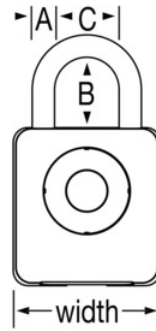

Product Details

The Master Lock No. 4400EUREC Bluetooth® Padlock features a 47mm wide metal body for durability. The 7mm diameter shackle offers 22mm vertical clearance and is made of boron alloy, offering maximum resistance to cutting and sawing. Secure your home or business with the Master Lock Vault System for unmatched security, simplicity and accountability using the latest in Bluetooth lock technology from Master Lock. These locks withstand physical attacks and hacks, protecting your property with military grade encryption and high-security features. Administrators control individual or system-wide lock access with our convenient app and web interface options, while users enjoy simple, secure access to assigned locks or lock boxes.

Product Specifications

Product Number	4400EUREC
Body Width	47mm
Shackle Dimensions	A: 7 mm B: 22 mm C: 21 mm
Colour	Black
Description	Electronic, Ecommerce Packaging
Master Carton Qty	24

Master Lock Europe S.A.S.