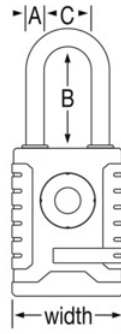

### Product Features

- Use your smartphone to open and manage your lock with the Master Lock® Vault System compatible with both Master Lock Vault Home and Master Lock Vault Enterprise
- No keys to lose, no combinations to forget. No unauthorized key duplication
- Share access with others - temporary or permanent
- Backup access using directional code on lock keypad
- Low battery notification & reminder on padlock and in app
- Comes with easy to replace CR2 battery
- Battery jump allows for temporary access if battery dies while locked

### Product Details

The Master Lock No. 4401EURLHEC Bluetooth® Padlock features a 56mm wide metal body for durability. The 9mm diameter shackle offers 51mm vertical clearance and is made of boron alloy, offering maximum resistance to cutting and sawing. Secure your home or business with the Master Lock Vault System for unmatched security, simplicity and accountability using the latest in Bluetooth lock technology from Master Lock. These locks withstand physical attacks and hacks, protecting your property with military grade encryption and high-security features. Administrators control individual or system-wide lock access with our convenient app and web interface options, while users enjoy simple, secure access to assigned locks or lock boxes.

# Product Specifications

<b>Product Number</b>	4401EURLHEC
<b>Body Width</b>	56mm
<b>Shackle Dimensions</b>	A: 9mm B: 51mm C: 23mm
<b>Colour</b>	Black
<b>Description</b>	Not Keyed, Ecommerce Packaging
<b>Master Carton Qty</b>	24