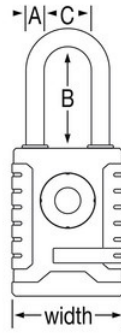

## Product Features

- Includes Master Lock Vault Enterprise IOS and Android app, and web interface, designed for business applications working with many locks and many users.
- Use your smartphone to open and manage your lock with the Master Lock Vault Enterprise app
- No keys to lose, no combinations to forget. No unauthorized key duplication.
- Backup access using directional code on lock keypad
- Share access with others - temporary or permanent
- Easily monitor access with robust data and audit trails
- Low battery notification & reminder on padlock and in app
- Comes with easy to replace CR2 battery
- Battery jump allows for temporary access if battery dies while locked

## Product Details

The Master Lock No. 4401EURLHENT Bluetooth® Padlock features a 56mm wide metal body for durability. The 9mm diameter shackle offers 51mm vertical clearance and is made of boron alloy, offering maximum resistance to cutting and sawing. The Master Lock Vault Enterprise system is designed to support **Many Locks and Many Users** with unmatched security, simplicity and accountability. Administrators control individual or system-wide lock access with our convenient web interface, while users enjoy simple, secure access to assigned locks or lock boxes.

# Product Specifications

<b>Product Number</b>	4401EURLHENT
<b>Body Width</b>	56mm
<b>Shackle Dimensions</b>	A: 9mm B: 51mm C: 23mm
<b>Colour</b>	Black
<b>Description</b>	Not Keyed
<b>Master Carton Qty</b>	6