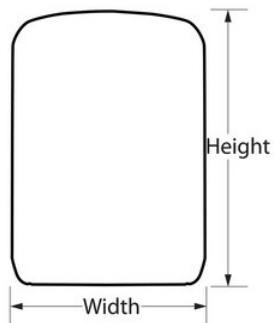

### Product Details

The Master Lock No. 5401EURD Select Access® Key Lock Box features a 83mm wide metal body for durability and accepts multiple house keys. Stop hiding your keys under the doormat or under a flower pot : Select Access® is the perfect solution to share access to your keys. The wall mount design offers permanent installation. Set-Your-Own 4-digit combination for keyless convenience and increased security. The shutter door protects combination dials from weather, dirt and grime. The Limited Lifetime Warranty provides peace of mind from a brand you can trust.

# Product Specifications

<b>Product Number</b>	5401EURD
<b>Exterior dimensions (H x W x D)</b>	11.9 cm x 8.5 cm x 3.6 cm
<b>Colour</b>	Gray
<b>Description</b>	
<b>Master Carton Qty</b>	4

---