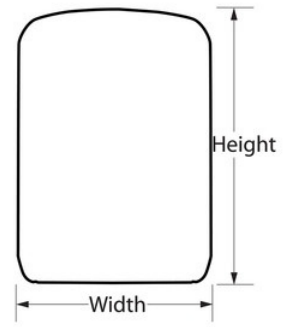

Product Details

The Master Lock No. 5403EURD Select Access® Key Lock Box features a 106mm wide metal body for durability and accepts multiple house, car keys and access cards. Stop hiding your keys under the doormat or under a flower pot : Select Access® is the perfect solution to share access to your keys. The wall mount design offers permanent installation. Set-Your-Own 4-digit combination for keyless convenience and increased security. The shutter door protects combination dials from weather, dirt and grime. The Limited Lifetime Warranty provides peace of mind from a brand you can trust.

Product Specifications

Product Number	5403EURD
Exterior dimensions (H x W x D)	14.6cm x 10.6cm x 5.3cm
Colour	Gray
Description	Retail Carded Packaging
Master Carton Qty	4

Master Lock Europe S.A.S.

10 avenue de l'arche - Le Colisée Gardens, bâtiment A - 92 400 Courbevoie - La Défense - France
O:+33-1-41437200 | F:+33-1-41437204
www.masterlock.eu