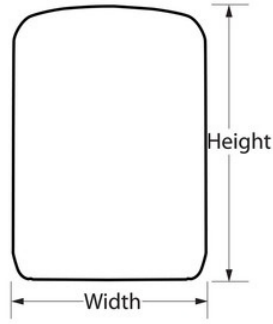

Product Specifications

Product Number 5415EURD
Colour Silver
Description
Master Carton Qty 4

Master Lock Europe S.A.S.

10 avenue de l'arche - Le Colisée Gardens, bâtiment A - 92 400 Courbevoie - La Défense - France
O:+33-1-41437200 | F:+33-1-41437204
www.masterlock.eu