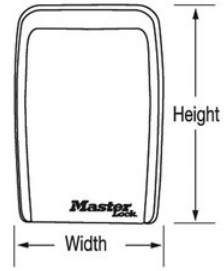

Model No. 5423EURD

Push Button Key Lock Box Select Access#174; - Wall Mount

Best Used For:

Share Keys and Access Cards

Overview & Features

Product Features

- Wall mount design for permanent installation
- Convenient push button locking mechanism in familiar alpha / numeric telephone keypad format
- Set your own combination using up to 12 letters, numbers, or both
- Large buttons for ease of use, even in low light conditions
- Large internal cavity prevents jamming, even when holding multiple keys
- Protective weather cover prevents freezing and jamming
- Molded body and vinyl coated shackle prevent scratching
- Internal Dimensions: 8,5 x 6,1x 1,2 cm

Product Details

The Master Lock 5423EURD Wall Mount Push Button Lock Box features a 79mm wide metal body for durability. Stop hiding your keys under the doormat or under a flower pot : Select Access#174; is the perfect solution to share keys. The wall mount design offers permanent installation. With its push buttons, the Select Access 5423EURD is very easy to use, with gloves, by the elderly or by children. Set your own combination for keyless convenience and increased security. The protective weather cover prevents freezing and jamming; and molded bumper and vinyl coated shackle prevent scratching. The Limited Lifetime Warranty provides peace of mind from a brand you can trust.

Product Specifications

Product Number	5423EURD
Exterior dimensions (H x W x D)	11.7cm x 7.9cm x 5.2cm
Colour	Gray
Description	Retail Carded Packaging
Master Carton Qty	4

Master Lock Europe S.A.S.

10 avenue de l'arche - Le Colisée Gardens, bâtiment A - 92 400 Courbevoie - La Défense - France
O:+33-1-41437200 | F:+33-1-41437204
www.masterlock.eu