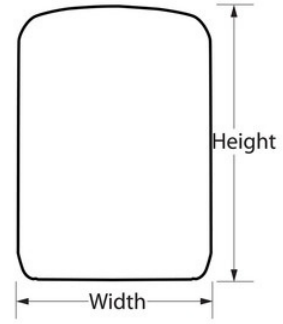

Product Specifications

Product Number	5426EURD
Exterior dimensions (H x W x D)	17.3cm x 10.3cm x 7.5cm
Colour	Gray
Description	Retail Carded Packaging
Master Carton Qty	2

Master Lock Europe S.A.S.

10 avenue de l'arche - Le Colisée Gardens, bâtiment A - 92 400 Courbevoie - La Défense - France
O:+33-1-41437200 | F:+33-1-41437204
www.masterlock.eu