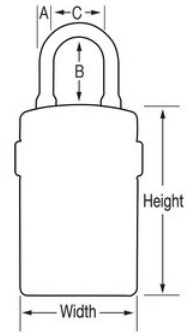

Product Specifications

Product Number	5440EURD
Shackle Dimensions	A: 10mm B: 36mm C: 46mm
Exterior dimensions (H x W x D)	18.3cm x 8.3cm x 5.9cm
Colour	Gray
Description	Retail Carded Packaging
Master Carton Qty	2