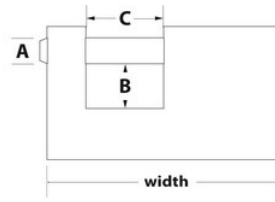

Product Details

The Master Lock No. 607EURD Solid Brass Padlock features a 76mm wide and 18mm thick solid brass lock body that is strong, durable and resists corrosion. The 11mm diameter shackle is 14mm long and made of hardened steel, offering extra resistance to cutting and sawing. The 5-pin cylinder prevents picking and the dual locking levers provide resistance against prying and hammering. The Limited Lifetime Warranty provides peace of mind from a brand you can trust.

Product Specifications

| | |
|---------------------------|-------------------------|
| Product Number | 607EURD |
| Body Width | 76mm |
| Shackle Dimensions | A: 11mm B: 14mm C: 23mm |
| Colour | Gold |
| Description | Keyed Different |
| Shelf Pack Qty | 4 |
| Master Carton Qty | 24 |