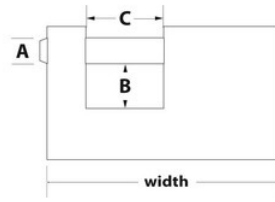

### Product Details

The Master Lock No. 608EURD Solid Brass Padlock features a 85mm wide and 18mm thick solid brass lock body that is strong, durable and resists corrosion. The 12mm diameter shackle is 16mm long and made of hardened steel, offering extra resistance to cutting and sawing. The 5-pin cylinder prevents picking and the dual locking levers provide resistance against prying and hammering. The Limited Lifetime Warranty provides peace of mind from a brand you can trust.

# Product Specifications

|                           |                         |
|---------------------------|-------------------------|
| <b>Product Number</b>     | 608EURD                 |
| <b>Body Width</b>         | 85mm                    |
| <b>Shackle Dimensions</b> | A: 12mm B: 16mm C: 29mm |
| <b>Colour</b>             | Gold                    |
| <b>Description</b>        | Keyed Different         |
| <b>Shelf Pack Qty</b>     | 6                       |
| <b>Master Carton Qty</b>  | 24                      |