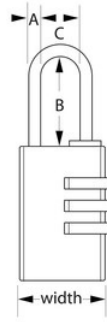

Model No. 630EURD

30mm wide set-your-own combination padlock; brass finish

Best Used For:

Backpacks, Duffel
Bags & Sports Bags

Luggage & Travel

Security Level:

Basic to medium
security:

Generally recommended for
indoor general purpose

Overview & Features

Product Features

- 30mm wide solid aluminum body for durability
- Nickel plated steel shackle for cut resistance
- 3-digit set-your-own combination for keyless convenience
- Limited Lifetime Warranty

Product Details

The Master Lock No. 630EURD Set-Your-Own Combination Padlock features a 30mm wide solid aluminum body for durability with a brass finish. The 5mm diameter shackle is 24mm long and made of brass-plated steel, offering resistance to cutting and sawing. The 3 dial combination security offers keyless convenience. The Limited Lifetime Warranty provides peace of mind from a brand you can trust.

Product Specifications

Product Number	630EURD
Body Width	30mm
Shackle Dimensions	A: 5mm B: 24mm C: 14mm
Colour	Gold
Description	Not Keyed
Shelf Pack Qty	6
Master Carton Qty	24

Master Lock Europe S.A.S.

10 avenue de l'arche - Le Colisée Gardens, bâtiment A - 92 400 Courbevoie - La Défense - France
O:+33-1-41437200 | F:+33-1-41437204
www.masterlock.eu