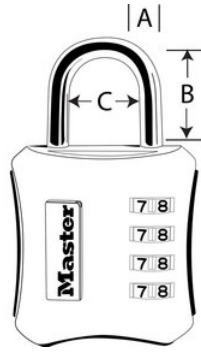

Model No. 653EURD

50mm wide set-your-own combination padlock; assorted colours

Best Used For:

Backpacks, Duffel
Bags & Sports Bags

Cabinets

School, Employee &
Health Club

Security Level:

Basic to medium
security:

Generally recommended for
indoor general purpose

Overview & Features

Product Features

- 50mm wide metal body for durability
- Hardened steel shackle for extra cut resistance
- 4-digit set-your-own combination convenience allows for thousands of possible combinations
- Soft-touch bottom and side grips for no-slip grip
- Limited Lifetime Warranty

Product Details

The Master Lock No. 653EURD Set-Your-Own Combination Padlock features a 50mm wide metal body for strength and durability. The 6mm diameter shackle is 29mm long and made of hardened steel, offering extra resistance to cutting and sawing. The 4 dial combination security offers keyless convenience. The soft touch bottom and sides provide no-slip gripping. The Limited Lifetime Warranty provides peace of mind from a brand you can trust.

Product Specifications

Product Number	653EURD
Body Width	51mm
Shackle Dimensions	A: 6mm B: 24mm C: 19mm
Colour	Assorted
Description	Not Keyed
Shelf Pack Qty	4
Master Carton Qty	24

Master Lock Europe S.A.S.