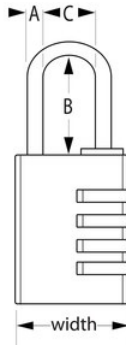

Security Level:

Basic to medium security:

Generally recommended for indoor general purpose

Overview & Features

Product Features

- Set of a straight bar hasp and a resettable combination padlock
- 110mm hard wrought steel body
- Zinc plated hardened steel for added strength and weatherability
- Hardened steel staple resist cutting and sawing
- Hardened steel locking eye for strong cut resistance
- Tamper proof hinge for pry resistance
- 40mm wide solid aluminium lock body
- 6mm diameter nickel plated steel shackle for cut resistance
- 4-digit set-your-own combination security for keyless convenience
- Mounting hardware included for easy installation

Product Details

The Master Lock No. 7640704EURD features a 40mm Set-Your-Own Combination Aluminium Padlock with 110mm Hasp made of zinc plated hard wrought steel for strength, and corrosion resistance. The hardened steel staple and locking eye resist cutting and sawing. The ribbed hasp plate offers extra strength, and hardened steel locking eye provides strong cut resistance. The 6mm diameter shackle of the lock is made of nickel plated steel, offering resistance to cutting and sawing. The 4 dial combination security offers keyless convenience. The Limited Lifetime Warranty provides peace of mind from a brand you can trust.

Product Specifications

Product Number	7640704EURD
Shackle Dimensions	A: 6mm B: 27mm C: 22mm
Colour	Silver
Description	Retail Carded Packaging
Shelf Pack Qty	4
Master Carton Qty	24

Master Lock Europe S.A.S.