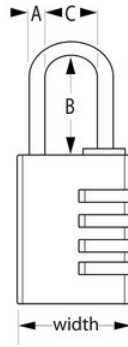

Model No. 7640EURD

40mm wide set-your-own combination aluminum body padlock

Best Used For:

Basement Storage Units

School, Employee & Health Club

Tools, Job Boxes & Gang Boxes

Security Level:

Basic to medium security:

Generally recommended for indoor general purpose

Overview & Features

Product Features

- 40mm wide solid aluminum body for durability
- Chrome plated steel shackle for cut resistance
- 4-digit set-your-own combination convenience allows for thousands of possible combinations
- Limited Lifetime Warranty

Product Details

The Master Lock No. 7640EURD Set-Your-Own Combination Padlock features a 40mm wide aluminum body for durability. The 6mm diameter shackle is 26mm long and made of chrome-plated steel, offering resistance to cutting and sawing. The 4 dial combination security offers keyless convenience. The Limited Lifetime Warranty provides peace of mind from a brand you can trust.

Product Specifications

Product Number	7640EURD
Body Width	40mm
Shackle Dimensions	A: 6 mm B: 27 mm C: 22 mm
Colour	Assorted
Description	Not Keyed
Shelf Pack Qty	4
Master Carton Qty	24

Master Lock Europe S.A.S.