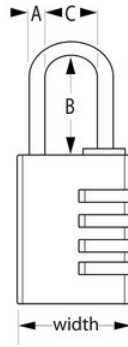

Generally recommended for indoor general purpose

Overview & Features

Product Features

- 40mm wide solid aluminum body for durability
- Chrome plated steel shackle for cut resistance
- 4-digit set-your-own combination security for keyless convenience
- Limited Lifetime Warranty

Product Details

The Master Lock No. 7640EURDBLK Set-Your-Own Combination Padlock features a 40mm wide solid aluminum body for durability with a black lacquer painted finish. The 6mm diameter shackle is 26mm long and made of chrome-plated steel, offering resistance to cutting and sawing. The 4 dial combination security offers keyless convenience. The Limited Lifetime Warranty provides peace of mind from a brand you can trust.

Product Specifications

Product Number	7640EURDBLK
Body Width	40mm
Shackle Dimensions	A: 6mm B: 27mm C: 22mm
Colour	Black
Description	Resettable Combination
Shelf Pack Qty	4
Master Carton Qty	24

Master Lock Europe S.A.S.