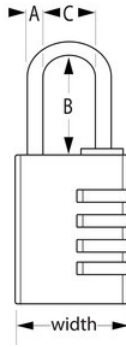

## Product Features

- 40mm wide solid aluminum body for durability
- Chrome plated steel shackle for cut resistance
- Maximum shackle length for more uses
- 4-digit set-your-own combination security for keyless convenience
- Limited Lifetime Warranty

## Product Details

The Master Lock No. 7640EURDBLKLH Set-Your-Own Combination Padlock features a 40mm wide solid aluminum body for durability with a black lacquer painted finish. The 6mm diameter shackle is 51mm long and made of chrome-plated steel, offering resistance to cutting and sawing. The 4 dial combination security offers keyless convenience. The Limited Lifetime Warranty provides peace of mind from a brand you can trust.

# Product Specifications

<b>Product Number</b>	7640EURDBLKLH
<b>Body Width</b>	40mm
<b>Shackle Dimensions</b>	A: 6mm B: 51mm C: 22mm
<b>Colour</b>	Black
<b>Description</b>	Not Keyed
<b>Shelf Pack Qty</b>	4
<b>Master Carton Qty</b>	24