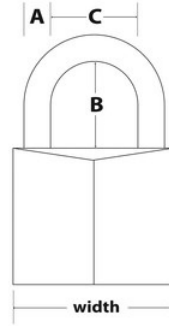

## Product Features

- Set of right-angle padlock eyes and a keyed padlock
- 2 right-angle steel padlock eyes for added strength
- Accepts shackle diameter up to 13mm
- 40mm wide solid aluminium body padlock for strength and durability
- 6mm diameter hardened steel shackle for strong bolt-cutter resistance
- 4-pin cylinder for strong pick resistance
- Mounting hardware included for easy installation

# Product Specifications

<b>Product Number</b>	914060REURD
<b>Shackle Dimensions</b>	A: 6mm B: 21mm C: 21mm
<b>Colour</b>	Silver
<b>Description</b>	Keyed Different, Retail Carded Packaging
<b>Shelf Pack Qty</b>	4
<b>Master Carton Qty</b>	24