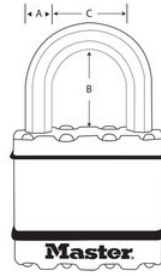

## Product Features

- Tough-Cut? octagonal boron-carbide shackle is 50% harder than hardened steel
- Maximum shackle length for more uses
- Dual-Armor? protection: 45mm laminated steel core for strength surrounded by brass and zinc outer components for weather resistance
- Dual ball bearing locking for maximum pry resistance
- Reinforced body bumper for scratch resistance
- 4-pin cylinder for increased pick resistance
- Keyed alike padlocks
- Limited Lifetime Warranty

## Product Details

The Master Lock Excell® No. M1BEURT Laminated Padlocks feature a 45mm wide laminated steel body for maximum strength and reliability, and are surrounded by brass and zinc outer components for weather resistance. The 8mm diameter octagonal shackle is 24mm long and made of Tough-Cut™ boron-carbide, 50% harder than hardened steel, offering maximum resistance to cutting and sawing. The 4-pin cylinder prevents picking and the dual locking ball bearings provide maximum resistance against prying and hammering. The Limited Lifetime Warranty provides peace of mind from a brand you can trust.

# Product Specifications

<b>Product Number</b>	M1BEURT
<b>Body Width</b>	45mm
<b>Shackle Dimensions</b>	A: 8mm B: 24mm C: 20mm
<b>Colour</b>	Gold
<b>Description</b>	Keyed Alike
<b>Shelf Pack Qty</b>	4
<b>Master Carton Qty</b>	16