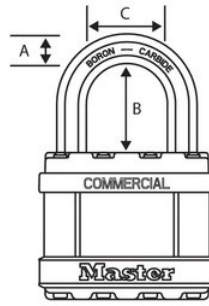

## Product Features

- Stainless steel body cover and top and bottom plates for exceptional weatherability
- 44mm wide laminated steel body for superior durability
- 38mm octagonal boron carbide shackle is 50% harder than hardened steel
- Chrome-plated shackle for excellent rust resistance
- Superior pry resistance with dual-ball bearing locking

## Product Details

The Master Lock Excell® No. M1EURDLFSTS Laminated Steel Padlock with Stainless Steel Body Cover features a 44mm wide laminated steel body encased in a stainless steel body cover for maximum strength and weatherability. The 8mm diameter octagonal shackle is 38mm long and made of chrome-plated boron carbide, 50% harder than hardened steel, offering maximum resistance to cutting and sawing. The 4-pin cylinder prevents picking and the dual locking ball bearings provide maximum resistance against prying and hammering. Commercial Excell® offers a higher level of weatherability and security for applications in outdoor, corrosive and caustic environments.

# Product Specifications

|                           |                        |
|---------------------------|------------------------|
| <b>Product Number</b>     | M1EURDLFSTS            |
| <b>Shackle Dimensions</b> | A: 8mm B: 38mm C: 21mm |
| <b>Colour</b>             | Gray                   |
| <b>Description</b>        | Keyed Different        |
| <b>Shelf Pack Qty</b>     | 4                      |
| <b>Master Carton Qty</b>  | 24                     |