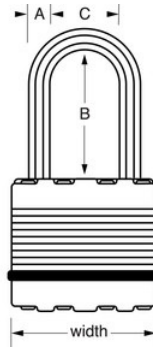

## Product Features

- Tough-Cut? octagonal boron-carbide shackle is 50% harder than hardened steel
- Maximum shackle length for more uses
- Dual-Armor? protection: 45mm laminated steel core for strength surrounded by stainless steel & zinc outer components for weather resistance
- Dual ball bearing locking for maximum pry resistance
- Reinforced body bumper for scratch resistance
- 4-pin cylinder for increased pick resistance
- Keyed alike padlocks
- Limited Lifetime Warranty

## Product Details

The Master Lock Excell® No. M1EURTRI Laminated Padlocks feature a 45mm wide laminated steel body for maximum strength and reliability, and are surrounded by stainless steel and zinc outer components for weather resistance. The 8mm diameter octagonal shackle is 24mm long and made of Tough-Cut™ boron-carbide, 50% harder than hardened steel, offering maximum resistance to cutting and sawing. The 4-pin cylinder prevents picking and the dual locking ball bearings provide maximum resistance against prying and hammering. The Limited Lifetime Warranty provides peace of mind from a brand you can trust.

# Product Specifications

<b>Product Number</b>	M1EURTRI
<b>Body Width</b>	45mm
<b>Shackle Dimensions</b>	A: 8mm B: 24mm C: 20mm
<b>Colour</b>	Silver
<b>Description</b>	Keyed Alike
<b>Shelf Pack Qty</b>	4
<b>Master Carton Qty</b>	16