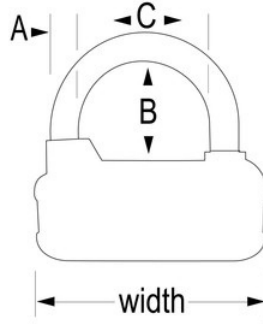

### Product Features

- 64mm wide metal body for durability
- Hardened steel shackle for extra cut resistance
- 4-digit set-your-own combination convenience allows for thousands of possible combinations
- Soft touch dials with 2 grip points for no-slip grip
- Limited Lifetime Warranty

### Product Details

The Master Lock No. 1520EURDD Set-Your-Own Combination Padlock features a 64mm wide metal body for strength and durability. The 7mm diameter shackle is 25mm long and made of hardened steel, offering extra resistance to cutting and sawing. The 4 dial combination with soft touch dials and 2 grip points provide no-slip grip and keyless convenience. The Limited Lifetime Warranty provides peace of mind from a brand you can trust.

# Product Specifications

<b>Product Number</b>	1520EURD
<b>Body Width</b>	64mm
<b>Shackle Dimensions</b>	A: 7mm B: 25mm C: 32mm
<b>Colour</b>	Silver/Black
<b>Description</b>	Retail Carded Packaging
<b>Shelf Pack Qty</b>	4
<b>Master Carton Qty</b>	24