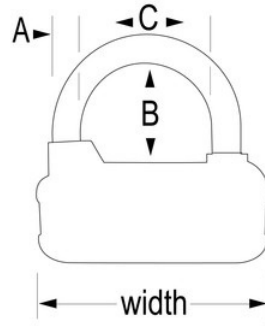

### Product Features

- 64mm wide metal body for durability
- Hardened steel shackle for extra cut resistance
- 4-digit set-your-own combination convenience allows for thousands of possible combinations
- Soft touch dials with 2 grip points for no-slip grip
- Limited Lifetime Warranty

### Product Details

The Master Lock No. 1534EURD Set-Your-Own Combination Padlock features a 64mm wide metal body for strength and durability. The 6mm diameter shackle is 25mm long and made of hardened steel, offering extra resistance to cutting and sawing. The 4 dial combination with soft touch dials and 2 grip points provide no-slip grip and keyless convenience. Interchangeable, removable dials offer over 25 million personalized combinations. The Limited Lifetime Warranty provides peace of mind from a brand you can trust.

# Product Specifications

<b>Product Number</b>	1534EURD
<b>Body Width</b>	64mm
<b>Shackle Dimensions</b>	A: 7mm B: 25mm C: 32mm
<b>Colour</b>	Red/Blue/Green/Orange
<b>Description</b>	Retail Carded Packaging
<b>Shelf Pack Qty</b>	4
<b>Master Carton Qty</b>	24