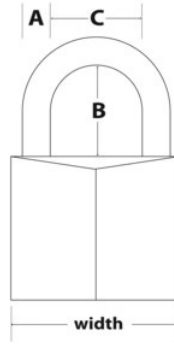

# Product Specifications

<b>Product Number</b>	170EURD
<b>Body Width</b>	70mm
<b>Shackle Dimensions</b>	A: 11mm B: 36mm C: 39mm
<b>Description</b>	Keyed Different, Retail Carded Packaging
<b>Shelf Pack Qty</b>	6
<b>Master Carton Qty</b>	24