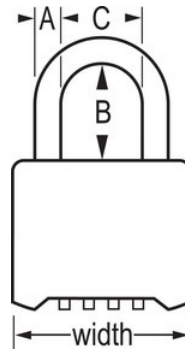

Model No. 176KA

52mm wide resettable combination brass padlock, supervisory key override

Best Used For:

Job Boxes & Gang Boxes

Tool Trunks & Tool Boxes

Tool Cribs

Utility Meters, Substations & Cable Boxes

Overview & Features

Product Features

- Set-your-own 4-digit combination with key override feature for supervisory access
- Reset to any of 10,000 personalized combination
- 52mm wide solid brass case for strength and weatherability
- 27mm tall, 8mm diameter hardened steel shackle for superior cut resistance
- Order override key separately, K7

Product Details

The Master Lock No. 176KA, Keyed Alike - multiple locks open with the same key - Resettable Combination Padlock features a 52mm wide solid brass case for strength and weatherability and a 27mm tall, 8mm diameter hardened steel shackle for excellent cut resistance. The 4-digit dials allow you to set-your-own combination and reset to restrict/change allowed access - 10,000 combinations available. The key override feature allows supervisory access at any time if needed.

Product Specifications

Product Number	176KA
Body Width	52mm
Shackle Dimensions	A: 8mm B: 27mm C: 25mm
Colour	Brass
Description	Keyed Alike, Commercial Boxed Packaging
Shelf Pack Qty	6
Master Carton Qty	36