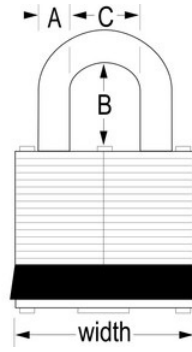

Product Details

The Master Lock No. 22EURD Laminated Padlock features a 38mm wide laminated steel body for strength and reliability. The 6mm diameter shackle is 15mm long and made of steel, offering strong resistance to cutting. The warded single locking lever mechanism minimizes jamming from dirt and grime. The Limited Lifetime Warranty provides peace of mind from a brand you can trust.

Product Specifications

Product Number	22EURD
Body Width	38mm
Shackle Dimensions	A: 6mm B: 15mm C: 14mm
Colour	Black
Description	Keyed Different, Retail Carded Packaging
Shelf Pack Qty	4
Master Carton Qty	24